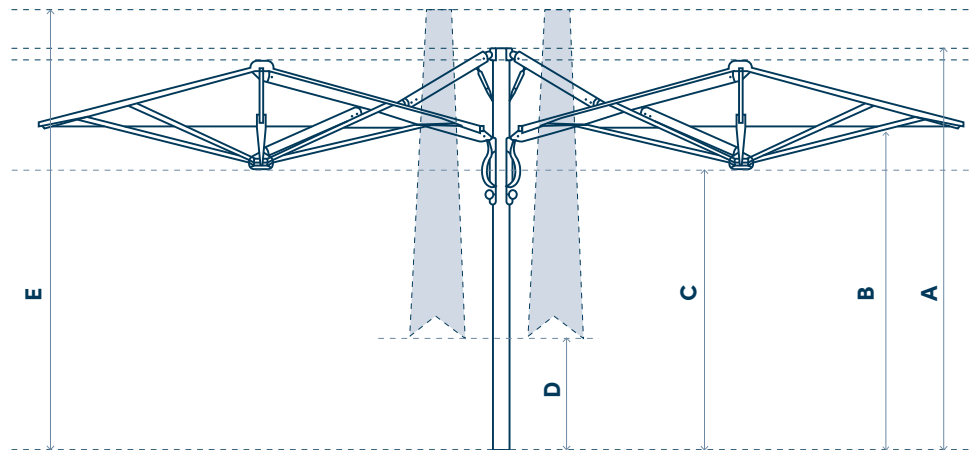

## Technical details

		T2	V2	X4	
<b>PARASOL</b>		6 x 3 m	7 x 3,5 m	6 x 3 m	6 x 6 m
<b>Shape</b>					
<b>Dimensions</b>					
	A - Total height open	270 cm	290 cm	280 cm	280 cm
	B - Height to rib	235 cm	240 cm	235 cm	235 cm
	C - Free height open	205 cm	220 cm	205 cm	205 cm
	D - Free height closed	90 cm	64 cm	50 cm	50 cm
	E - Max. storage length	295 cm	310 cm	300 cm	300 cm
	Weight	69 kg	71 kg	69 kg	90 kg
	Shade area (m <sup>2</sup> )	18 m <sup>2</sup>	24,5 m <sup>2</sup>	18 m <sup>2</sup>	36 m <sup>2</sup>
<b>Fabric</b>	Fabric colours	Orchestra: Limited colours - See page 3			
<b>Frame</b>	Pole	Stainless steel - 60 x 2 mm			
	Material	Aluminium - Powder coated White or Carbon			
	Handle	Gas spring opening			
	System	Retractable system			
<b>Options</b>	Gutter	•	•	•	•
<b>Wind resistance</b>		5 Bft (38 km/h - 24 mph)			

**BASES**

**CROSS BASE TREVO** 240 kg  
- 4 tiles 50 x 50 x 11 cm

**GROUND PLATE**

**INGROUND SLEEVE**  
- 30 x 30 x 32 cm

**BASE OPTIONS**

**1 - COVER PLATE FOR CROSS BASE TREVO**  
- white or carbon colour  
- 112 x 112 cm