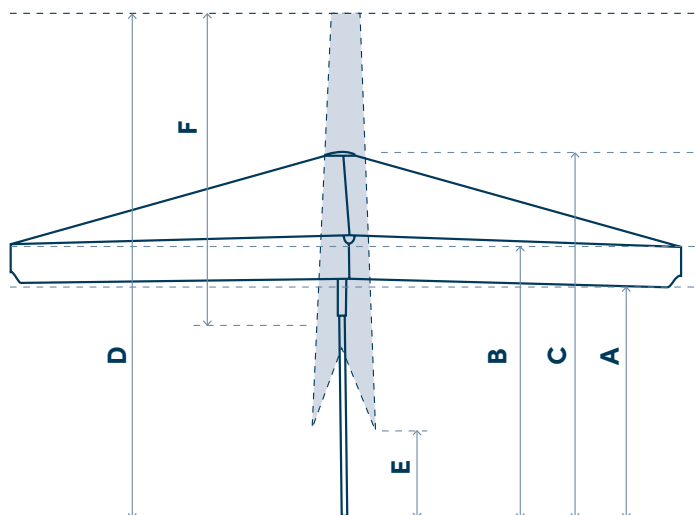

## Technical details

PARASOL		Ø 6,5 m	Ø 7 m	5,5 x 5,5 m	6 x 6 m	6 x 4 m	6 x 5 m
<b>Shape</b>							
<b>Dimensions</b>	A - Height to valance	210 cm	210 cm	210 cm	210 cm	210 cm	210 cm
	B - Height to rib	240 cm	240 cm	240 cm	240 cm	240 cm	240 cm
	C - Height open	360 cm	360 cm	340 cm	360 cm	340 cm	340 cm
	D - Height closed	500 cm	500 cm	490 cm	500 cm	490 cm	500 cm
	E - Free height closed	170 cm	165 cm	110 cm	112 cm	125 cm	139 cm
	F - Max. storage length	520 cm	520 cm	510 cm	520 cm	510 cm	520 cm
	Net weight	90 kg	100 kg	80 kg	90 kg	70 kg	80 kg
	Brut weight	102 kg	112 kg	92 kg	102 kg	82 kg	92 kg
	Packaging size	520 x 35 x 35 cm	520 x 35 x 35 cm	510 x 35 x 35 cm	520 x 35 x 35 cm	510 x 35 x 35 cm	520 x 35 x 35 cm
	Shade area (m <sup>2</sup> )	33,2 m <sup>2</sup>	38,5 m <sup>2</sup>	30,3 m <sup>2</sup>	36 m <sup>2</sup>	24 m <sup>2</sup>	30 m <sup>2</sup>
<b>Fabric</b>	Fabric colours	Orchestra: see colours on fabrics sheet					
	Fire Retardant	•	•	•	•	•	•
<b>Frame</b>	Pole	Aluminium - 90 x 3,8 mm					
	Material	Aluminium - Powder coated White RAL 9016 or Silvergrey RAL 9006					
	Handle	Telescopic system with removable cantilever handle					
	Ribs	Aluminium ribs of 43 x 19 mm with 30 x 30 mm U-profile reinforcement					
		12 ribs	12 ribs	8 ribs	12 ribs	8 ribs	12 ribs
<b>Options</b>	Fixed valances	•	•	•	•	•	•
	Reduced parasol pole -10 cm or -20 cm	•	•	•	•	•	•
<b>Wind resistance</b>	7 Bft (61 km/h - 38 mph)						