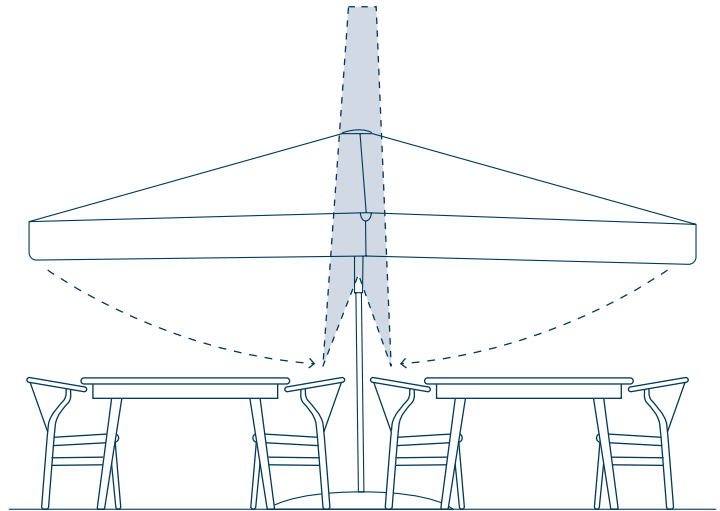

## Technical details

PARASOL		Ø 6,5 m	Ø 7 m	5,5 x 5,5 m	6 x 6 m	6 x 4 m	6 x 5 m
<b>Shape</b>							
<b>Dimensions</b>	A - Height to valance	210 cm	210 cm	210 cm	210 cm	210 cm	210 cm
	B - Height to rib	240 cm	240 cm	240 cm	240 cm	240 cm	240 cm
	C - Height open	360 cm	360 cm	340 cm	360 cm	340 cm	340 cm
	D - Height closed	500 cm	500 cm	490 cm	500 cm	490 cm	500 cm
	E - Free height closed	170 cm	165 cm	110 cm	112 cm	125 cm	139 cm
	F - Max. storage length	520 cm	520 cm	510 cm	520 cm	510 cm	520 cm
	Net weight	90 kg	100 kg	80 kg	90 kg	70 kg	80 kg
	Brut weight	102 kg	112 kg	92 kg	102 kg	82 kg	92 kg
	Packaging size	520 x 35 x 35 cm	520 x 35 x 35 cm	510 x 35 x 35 cm	520 x 35 x 35 cm	510 x 35 x 35 cm	520 x 35 x 35 cm
	Shade area (m <sup>2</sup> )	33,2 m <sup>2</sup>	38,5 m <sup>2</sup>	30,3 m <sup>2</sup>	36 m <sup>2</sup>	24 m <sup>2</sup>	30 m <sup>2</sup>
<b>Fabric</b>	Fabric colours	Orchestra: see colours on fabrics sheet					
	Fire Retardant	•	•	•	•	•	•
<b>Frame</b>	Pole	Aluminium - 90 x 3,8 mm					
	Material	Aluminium - Powder coated White RAL 9016 or Silvergrey RAL 9006					
	Handle	Telescopic system with removable cantilever handle					
	Ribs	Aluminium ribs of 43 x 19 mm with 30 x 30 mm U-profile reinforcement					
		12 ribs	12 ribs	8 ribs	12 ribs	8 ribs	12 ribs
<b>Options</b>	Fixed valances	•	•	•	•	•	•
	Reduced parasol pole -10 cm or -20 cm	•	•	•	•	•	•
<b>Wind resistance</b>	7 Bft (61 km/h - 38 mph)						

**Periscope parasol**

This unique system allows you to open and close the parasol without any trouble above tables & chairs.

**BASES**

**GROUND PLATE ECONOMY 17 kg**

- 60 x 60 x 1,5 cm
- Steel, galvanized
- Silver coloured
- Luxury version: Any RAL colour is possible
- Must be screwed to the ground