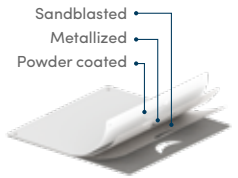

**Periscope parasol**

This unique system allows you to open and close the parasol without any trouble above tables & chairs.

**BASES**

**GROUND PLATE ECONOMY 17 kg**

- 60 x 60 x 1,5 cm
- Steel, galvanized
- Silver coloured
- Luxury version: Any RAL colour is possible
- Must be screwed to the ground

Base options 1

**TOP QUALITY**

3 treatments for longer life span in heavy duty circumstances

**INGROUND SLEEVE ECONOMY**

- Steel, galvanized
- Silver coloured
- Luxury version: Any RAL colour is possible
- Must be concreted into the ground