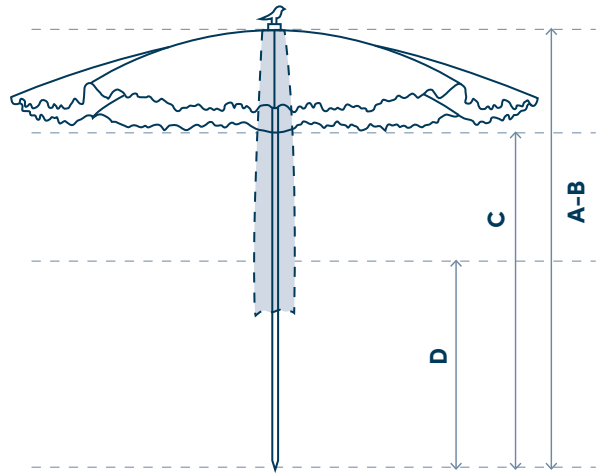

## Technical details

Design by Chris Kabel in partnership with Droog design

PARASOL		Ø 245 cm	Ø 245 cm	Ø 350 cm
<b>Shape</b>				
<b>Dimensions</b>	A - Height closed	243 cm	243 cm	261 cm
	B - Height open	243 cm	243 cm	261 cm
	C - Free height open	190 cm	190 cm	200 cm
	D - Free height closed	115 cm	115 cm	70 cm
	Weight	4,0 kg	4,0 kg	7,0 kg
	Packaging size	140 x 15 x 15 cm	140 x 15 x 15 cm	275 x 21 x 12 cm
	Shade area (m <sup>2</sup> )	± 4,71 m <sup>2</sup>	± 4,71 m <sup>2</sup>	± 9,62 m <sup>2</sup>
	<b>Fabric</b>	Fabric	Lace	Lace
Fabric colours		 		
<b>Frame</b>	Pole	Upper: Ø 32 mm Lower: Ø 32 mm	Upper: Ø 32 mm Lower: Ø 32 mm	Ø 35 mm
	Material	Anodized aluminium Natural colour	Aluminium powder coated green (Pantone 5747)	Anodised aluminium Natural colour
	Handle	No tilt	No tilt	No tilt
	Ribs	8 x Ø 4,0 mm - White steel, metallized and coated	8 x Ø 4,0 mm - Green steel, metallized and coated	8 x white steel paragon shape
	Bird	grey, polyamide	gold, polyamide	grey, polyamide
<b>Protective cover</b>		Polyester - white	Polyester - green	Polyester Ripstop® - grey
<b>Wind Resistance</b>		5 Bft (38 km/h - 24 mph)		

### LUNA 30 kg

- 60 x 60 cm / 10 mm steel  
- With pole protection  
- Sandblasted, metallized and powder coated