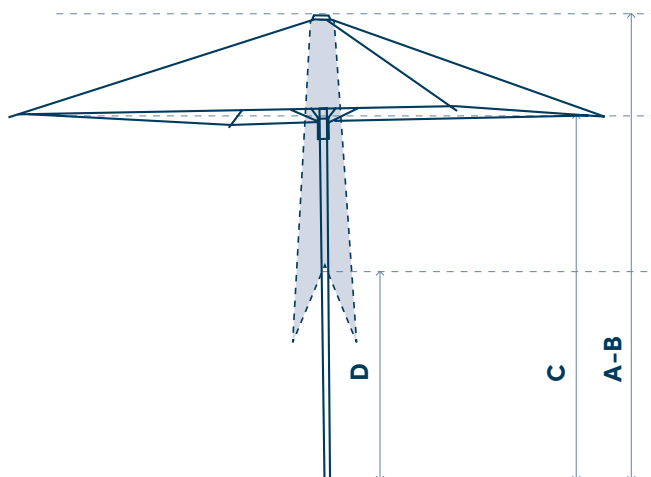

CACHE-CACHE WOOD

Design by Lieven Musschoot, Mathias Hennebel & Sywawa creative studio

CACHE-CACHE WOOD

Technical details

Design by Lieven Musschoot,
Mathias Hennebel & Sywawa creative studio

PARASOL		200 x 200 cm	300 x 300 cm
Shape			
Dimensions	A - Height closed	263 cm	257 cm
	B - Height open	263 cm	257 cm
	C - Free height open	202 cm	203 cm
	D - Free height closed	110 cm	42 cm
	Weight	10 kg	19 kg
	Packaging size	275 x 27 x 27 cm	275 x 27 x 27 cm
	Shade area (m ²)	± 4,00 m ²	± 9,00 m ²
	Fabric	Top fabric	Orchestra : see colours on fabrics sheet
Low fabric		Lace 100% Polyester (see page 3)	
Frame	Pole	Ø 48 mm with metal reinforcement ring Ø 52 mm Marine grade	Ø 48 mm with metal reinforcement ring Ø 52 mm Marine grade
	Material	Natural eucalyptus wood	Natural eucalyptus wood
	Ribs	8 ribs - natural eucalyptus wood 35 x 20 mm	8 ribs - natural eucalyptus wood 40 x 20 mm
Protective cover		Polyester Ripstop® - grey	

BASES

CONCRETE BASE 42 kg (for size 2 x 2 m)

- Base vibrated concrete grey
- Ø 55 cm, 8 cm high
- Upstand steel with silver epoxy coating
- 22 cm high hand grips aluminium

CONCRETE BASE 60 kg (for all sizes)

- Base vibrated concrete grey
- Ø 65 cm, 10 cm high
- Upstand steel with silver epoxy coating
- 22 cm high hand grips aluminium

LUNA 30 kg

- 60 x 60 cm / 10 mm steel
- With pole protection
- Sandblasted, metallized and powder coated

Colours

White RAL 9010 - Black RAL 9005

Base options 2-3

RONDO 42 kg

- Ø 74 cm - 12 mm steel - Sandblasted, metallized and powder coated

Colours

white RAL 9010 - black RAL 9005

Base options 1