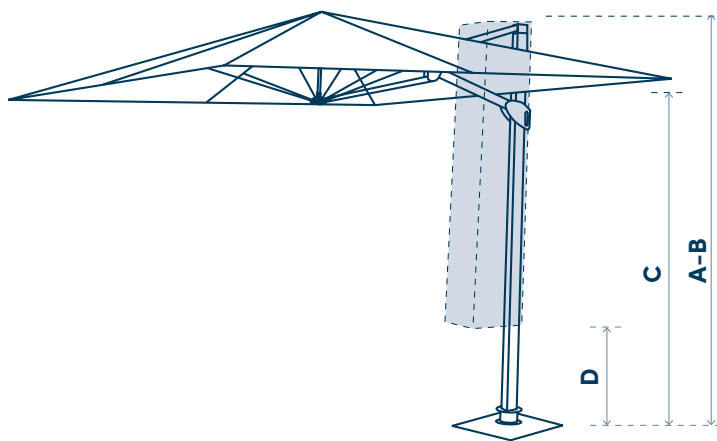

CACHE-CACHE SONATA

Design by Lieven Musschoot, Mathias Hennebel & Sywawa creative studio

CACHE-CACHE SONATA

Technical details

Design by Lieven Musschoot,
Mathias Hennebel & Sywawa creative studio

PARASOL		300 x 300 cm
Shape		
Dimensions	A - Height closed	282 cm
	B - Height open	282 cm
	C - Free height open	220 cm
	D - Free height closed	59 cm
	Weight	28,5 kg
	Packaging size	262 x 43 x 23 cm
	Shade area (m ²)	± 9,00 m ²
Fabric	Top fabric	Orchestra : see colours on fabrics sheet
	Low fabric	Lace 100% Polyester (see page 3)
Frame	Pole	65 x 98 x 2,2 mm
	Material	Aluminium - Black powder coating
	Ribs	8 ribs with rib end adjustments 20 x 26 x 1,1 mm
Protective cover		Polyester Ripstop® - grey

BASES

TILE BASE LUXURY 140 kg
 - 89 x 89 x 12,5 cm
 - 8 tiles 40 x 40 cm
 - 3 separate anti rust treatments
 Base options 1-2-3

GROUND PLATE LUXURY 17 kg
 - 40 x 40 x 1 cm
 - 3 separate anti rust treatments
 - Must be screwed to the ground
 Base options 2

INGROUND SLEEVE LUXURY
 - 3 separate anti rust treatments
 - Must be concreted into the ground

CROSS BASE SONATA
 - 8 tiles 40 x 40 cm
 - Steel galvanized
 - Powder coated black RAL 9005

BASE OPTIONS

1 - COVER PLATE FOR TILE BASE
 140/200 kg
 - 90.4 x 90.4 x 10.9 / 14.9 cm
 - 18 kg, 2mm steel