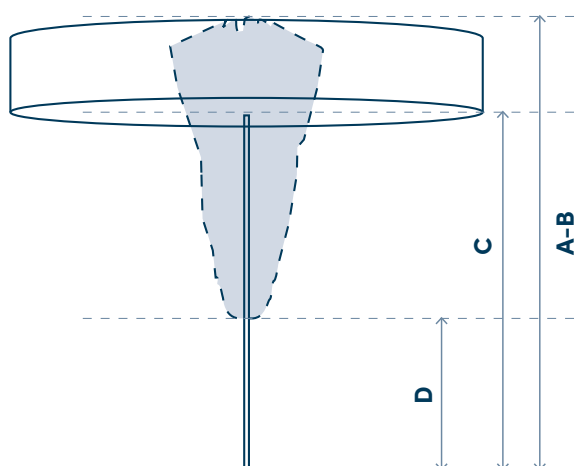

## Technical details

Design by Davy Grosemans

PARASOL		Ø 250 cm - H 240 cm	Ø 250 cm - H 260 cm
<b>Shape</b>			
<b>Dimensions</b>	A - Height closed	240 cm	260 cm
	B - Height open	240 cm	260 cm
	C - Free height open	190 cm	210 cm
	D - Free height closed	56 cm	76 cm
	Weight	22 kg	22 kg
	Packaging size	270 x 43 x 43 cm	270 x 43 x 43 cm
	Shade area (m <sup>2</sup> )	± 4,91 m <sup>2</sup>	± 4,91 m <sup>2</sup>
	<b>Fabric</b>	Top fabric	Airtex
Top fabric colours		○ ●	○ ●
Low fabric		Raffia	Raffia
Raffia colours		See colours on page 3	
Option fire Retardant		-	-
<b>Frame</b>	Pole	Ø 40 mm	Ø 40 mm
	Material	Stainless steel 316 - brushed Option: marine grade	Stainless steel 316 - brushed Option: marine grade
	Ribs	12 x Ø 18 mm - Aluminium	12 x Ø 18 mm - Aluminium
	Ribs colours	○ ●	○ ●
<b>Protective cover</b>	Polyester Ripstop® - grey		

### BASE PLATE ROUND 41 kg

Ø 74 cm - 12 mm - Steel QSTE 325 - Sandblasted, metallized and powder coated