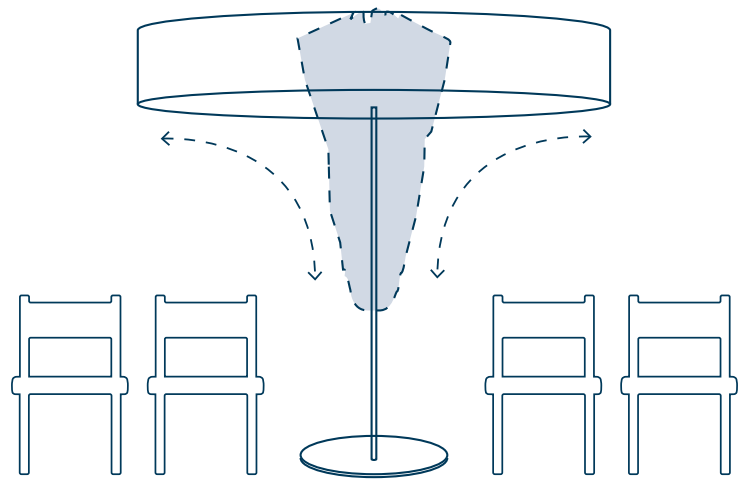

## Technical details

Design by Davy Grosemans

PARASOL		Ø 250 cm - H 240 cm	Ø 250 cm - H 260 cm
<b>Shape</b>			
<b>Dimensions</b>	A - Height closed	240 cm	260 cm
	B - Height open	240 cm	260 cm
	C - Free height open	190 cm	210 cm
	D - Free height closed	56 cm	76 cm
	Weight	22 kg	22 kg
	Packaging size	270 x 43 x 43 cm	270 x 43 x 43 cm
	Shade area (m <sup>2</sup> )	± 4,91 m <sup>2</sup>	± 4,91 m <sup>2</sup>
	<b>Fabric</b>	Top fabric	Airtex
Top fabric colours		○ ●	○ ●
Low fabric		Raffia	Raffia
Raffia colours		See colours on page 3	
Option fire Retardant		-	-
<b>Frame</b>	Pole	Ø 40 mm	Ø 40 mm
	Material	Stainless steel 316 - brushed Option: marine grade	Stainless steel 316 - brushed Option: marine grade
	Ribs	12 x Ø 18 mm - Aluminium	12 x Ø 18 mm - Aluminium
	Ribs colours	○ ●	○ ●
<b>Protective cover</b>	Polyester Ripstop® - grey		

## BASES

Opens without hindering chairs, tables or guests