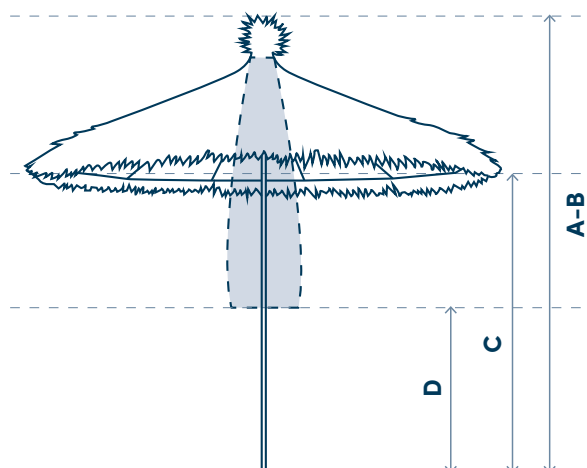

TAHITI

Design by Mark Gabbertas

CREATING PARASOLS FOR PROFESSIONALS

TAHITI

Technical details

Design by Mark Gabbertas

		MONO	DUO	DEGRADE
PARASOL		Ø 300 cm	Ø 300 cm	Ø 300 cm
Shape				
Dimensions				
	A - Height closed	240 cm	240 cm	240 cm
	B - Height open	240 cm	240 cm	240 cm
	C - Free height open	190 cm	190 cm	190 cm
	D - Free height closed	110 cm	110 cm	110 cm
	Weight	19,5 kg	19,5 kg	19,5 kg
	Packaging size	380 x 36 x 30 cm	380 x 36 x 30 cm	380 x 36 x 30 cm
	Shade area (m ²)	± 7,07 m ²	± 7,07 m ²	± 7,07 m ²
Fabric				
	Top fabric	Raffia	Raffia	Raffia
	Top fabric colours			
	Edge	-	Raffia	Raffia
	Edge colours	-		
	Inside fabric	Airtex	Airtex	Airtex
	Inside fabric colours			
Frame				
	Pole	Ø 40 mm	Ø 40 mm	Ø 40 mm
	Material	Stainless steel 316 epoxy primed and Powder coated black RAL 9005 or white RAL 9010		
	Ribs	12 aluminium ribs, Ø 18 x 1,5 mm - reinforced Powder coated black RAL 9005 or white RAL 9010		
Protective cover		Polyester Ripstop® - grey		
Wind Resistance		5 Bft (38 km/h - 24 mph)		

Mono

Duo

Degrade

BASES

RONDO 42 kg

Ø 74 cm - 12 mm steel - Sandblasted, metallized and powder coated

Colours

white RAL 9010 - black RAL 9005