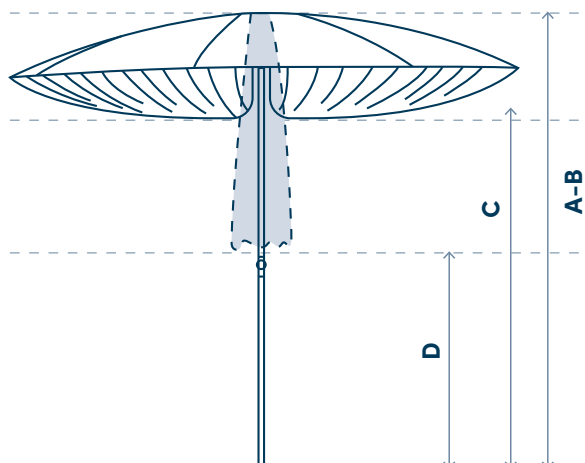

PADDO

Design by Lieven Musschoot & Mathias Hennebel

A'DESIGN AWARD
WINNER 2017
G O L D

CREATING PARASOLS FOR PROFESSIONALS

PADDO

Technical details

Design by Lieven Musschoot
& Mathias Hennebel

PARASOL		Ø 190 cm	Ø 245 cm	Ø 300 cm
Shape				
Dimensions	A - Height closed	245 cm	245 cm	240 cm
	B - Height open	245 cm	245 cm	240 cm
	C - Free height open	185 cm	185 cm	190-210 cm
	D - Free height closed	130 cm	105 cm	90 cm
	Weight	3,5 kg	4,5 kg	13,5 kg
	Packaging size	160 x 18 x 18 cm	160 x 18 x 18 cm	276 x 30 x 28 cm
	Shade area (m ²)	± 2,83 m ²	± 4,71 m ²	± 7,07 m ²
	Fabric	Top fabric	Sunbrella	Sunbrella
Top fabric colours		Sunbrella: see colours on fabrics sheet		
Flags		Polyester	Polyester	Polyester
Flag colours		○	○	○
Frame	Pole	Upper: Ø 27 mm Lower: Ø 30 mm	Upper: Ø 27 mm Lower: Ø 30 mm	Ø 35 mm
	Material	Brushed stainless steel - Tube inox 304 Transparent coating natural colour - Marine grade		Anodised aluminium Natural colour
	Handle	No tilt	No tilt	No tilt
	Ribs	8 x Ø 4,5 mm - Black steel, metallized and coated	10 x Ø 4,5 mm - Black steel, metallized and coated	10 x Ø 8 mm - Fiberglass, white
Protective cover		Polyester Ripstop® - grey		

BASES

RONDO 42 kg

Ø 74 cm - 12 mm steel - Sandblasted, metallized and powder coated

Colours

white RAL 9010 - black RAL 9005

Base options 1

LUNA 30 kg

- 60 x 60 cm / 10 mm steel
- With pole protection
- Sandblasted, metallized and powder coated

Colours

White RAL 9010 - Black RAL 9005

Base options 2-3

COUPE

CUBE

BASE OPTIONS

1 - EXTRA WEIGHT

2 x 10 kg

- Ø 74 cm, 2 parts
- 6 mm steel
- Sandblasted, metallized and powder coated

Colours

white RAL 9010 - black RAL 9005

2 - ANY RAL COLOUR

3 - 4 CASTORS FOR LUNA

2 with brakes

4 - EXTRA WEIGHT LUNA

25 kg